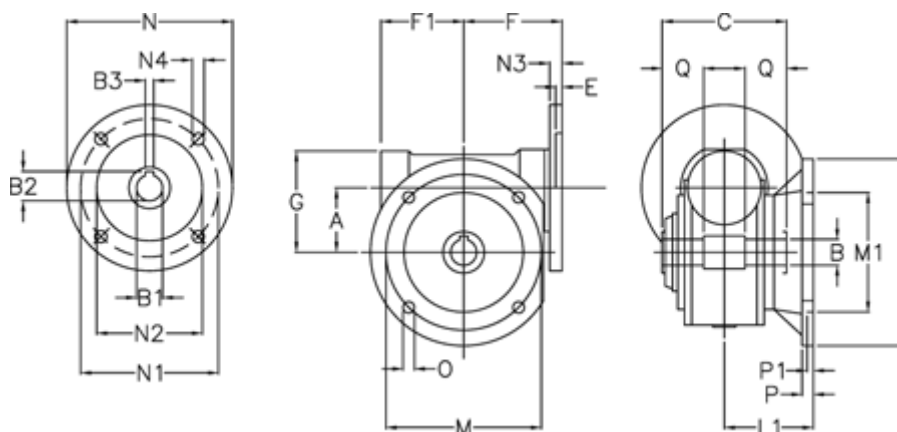

# Data Sheet

Article number: 390218500755010

Description: Worm gear  
VF 185-FC2-7-132B5, without lubrication

## Measures

A	= 185.4	F1	= 205	N2	= 230
B	= 60 H7	G	= 267	N3	= 16
B1	E7 = 38	L	= 400	N4	= 13
B2	= 41.3	L1	= 155.5	O	= 22
B3	H9 = 10	M	= 350	P	= 22
C	= 190	M1	= 280	P1	= 13
E	= 4	N	= 300	Q	= 65
F	= 217	N1	= 265		